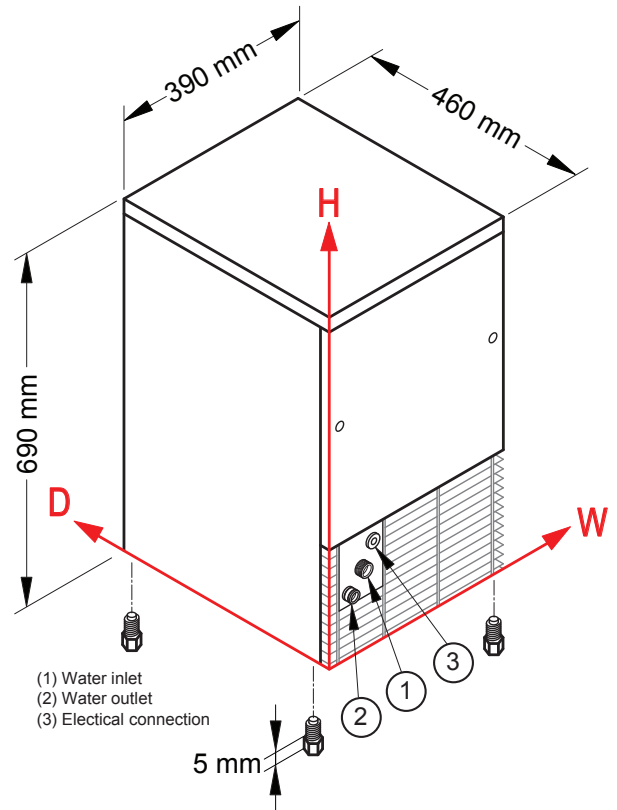

STANDARD FEATURES

- 29kg production per 24 hours
- 9kg storage capacity
- Produces crystalline 13g cubes
- Production rated at 21°C air and 15°C water
- Hospital grade stainless steel outer
- Fully insulated internal storage bin
- Disappearing insulated door
- Electromechanical operation
- Stainless steel spray arm

STANDARD ACCESSORIES

- Water inlet hose
- Drainage hose
- External water filter
- Pressure limiting valve
- Plastic ice scoop
- 5mm plastic feet (4)

13g Cubes

DIMENSIONS

390W x 460D x 690*H mm (*add 5mm for foot)

Clearances: Rear: 100mm Sides: 100mm

POWER SUPPLY

240V 50Hz 10A single phase (plugged)

CONNECTIONS

3/4" Water inlet, 24mm Water outlet & Electrical connection

	W	H
Water inlet	111mm	175mm
Water outlet	49mm	130mm
Electrical connection	156mm	211mm