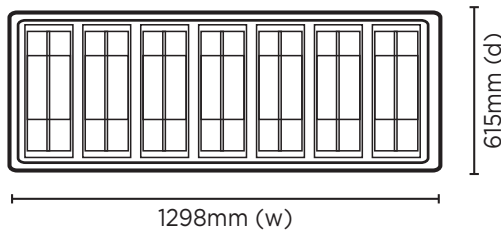

Chest Freezer Gelato Display

| Gelato Displays

Chest Freezer Gelato Display

| Gelato Displays

Tub Support Framework

SPECIFICATIONS

Part Number	3735262-NR
Capacity	352L
Temperature Range	-22 to -12°C
Max. Ambient Temp.	35°C
Energy Consumption	3.99 kWh/24h
GEMS Star Rating	8 stars
Climate Class	4 L1
Current	2.3A
Gross Weight	81kg
Packaged Dimensions	1330 x 680 x 980 mm
Air-Circulation	Static
Refrigerant	R290
Charge	110g
Plug Supplied	Yes, 1 x 10A
Plug Location	Compressor Compartment

Main Light	Fluorescent
No. of Lids	2
Lid Type	Sliding
Canopy	Yes
Rear Storage	No
Automatic Defrost System	No
Door Lock	Yes
Lockable Front Castors	Yes
No. of Tubs	7
Tubs in Storage	7
Colour	White
Warranty	1 Year, Parts & Labour Bromic Extra Care

DIMENSIONS

	External (mm)
Width	1298
Depth	615
Height	1296
	Internal (mm)
Width	1180
Depth	495
Height	708