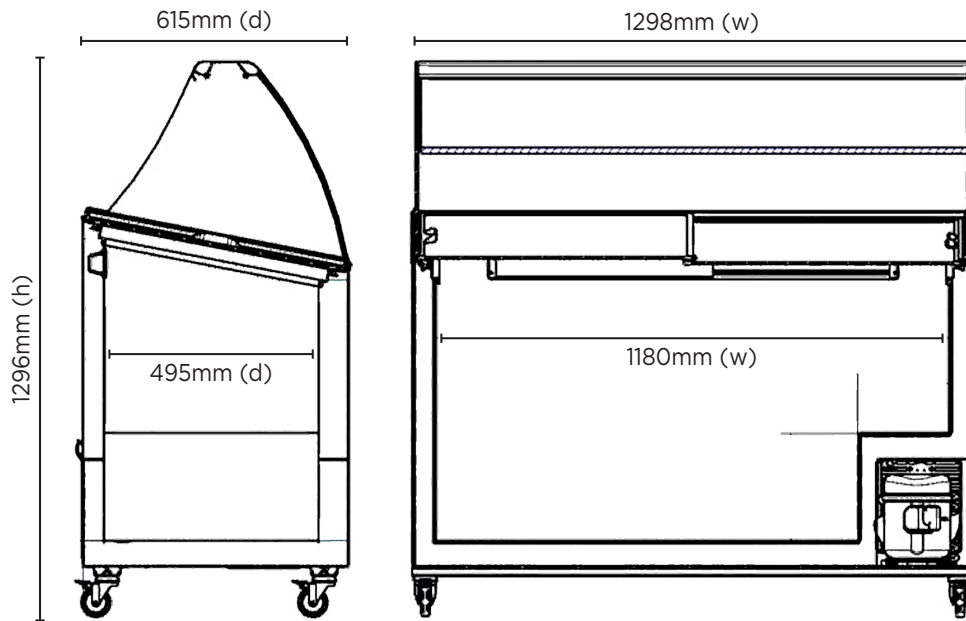

Chest Freezer Gelato Display

| Gelato Displays

Chest Freezer Gelato Display

| Gelato Displays

Tub Support Framework

SPECIFICATIONS

Part Number	3735262-NR
Capacity	352L
Temperature Range	-22 to -12°C
Max. Ambient Temp.	35°C
Energy Consumption	3.99 kWh/24h
GEMS Star Rating	8 stars
Climate Class	4 L1
Current	2.3A
Gross Weight	81kg
Packaged Dimensions	1330 x 680 x 980 mm
Air-Circulation	Static
Refrigerant	R290
Charge	110g
Plug Supplied	Yes, 1 x 10A
Plug Location	Compressor Compartment

Main Light	Fluorescent
No. of Lids	2
Lid Type	Sliding
Canopy	Yes
Rear Storage	No
Automatic Defrost System	No
Door Lock	Yes
Lockable Front Castors	Yes
No. of Tubs	7
Tubs in Storage	7
Colour	White
Warranty	1 Year, Parts & Labour Bromic Extra Care

DIMENSIONS

	External (mm)
Width	1298
Depth	615
Height	1296
	Internal (mm)
Width	1180
Depth	495
Height	708