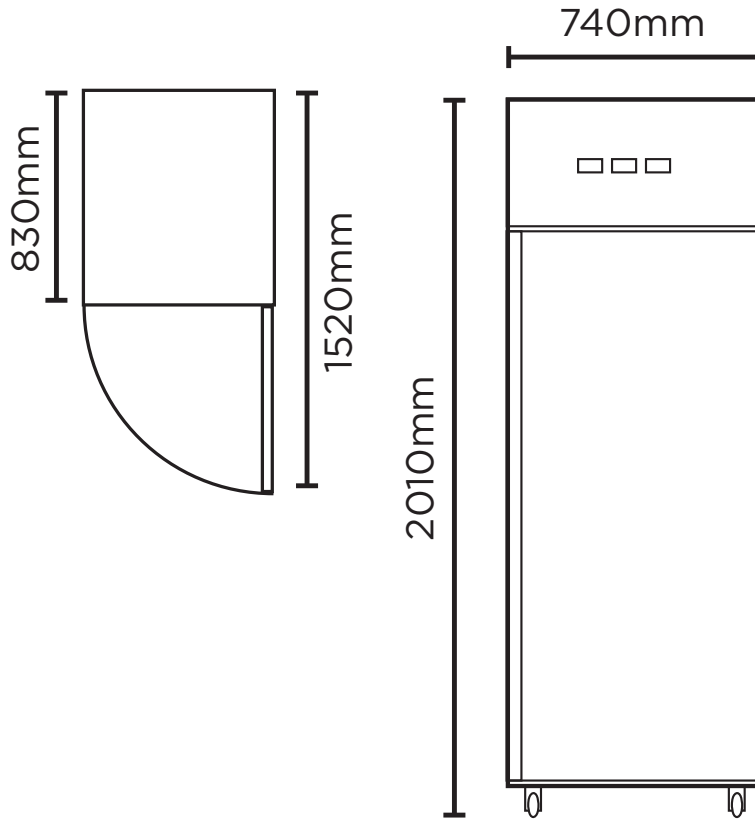

UF0650SDF | Gastronorm Stainless Steel 650L Storage Freezer

Vertical Displays & Storage

SPECIFICATIONS

Part Number	3735203	Door Swing Dimension	830mm
Capacity	650L	Total Depth of door open	1520mm
Temperature Range	-22 to -18°C	Door Shape	Flat
Max. Ambient Temp.	38°C	Self-Closing Door	Yes
Refrigeration Capacity	640W	Door Lock	Yes
Energy Consumption	9kWh/24h	No. of Doors	1
Current	2.8A	Temp. Controller	Digital
Gross Weight	147kg	Castors	Yes
Packaged Dimensions	769 x 855 x 2062 mm	No. of Shelves Incl. Base Per Door	6
Air-Circulation	Fan Forced	Shelves Dimensions	530(w) x 650(d) mm
Drainage Points	No Drainage Required	Colour	Stainless Steel
Refrigerant	R404a	Warranty	2 Years, Parts & Labour
Plug Supplied	Yes, 1 x 10A	Warranty Service	Bromic Extra Care
Plug Location	Top Left		
Display Light Box	No		
Internal Light	LED		
Door Type	Solid		

DIMENSIONS

External (mm)	
Width	740
Depth	830
Height	2010
Internal (mm)	
Width	624
Depth	685
Height	1390

UF0650SDF | Gastronorm Stainless Steel 650L Storage Freezer

Vertical Displays & Storage