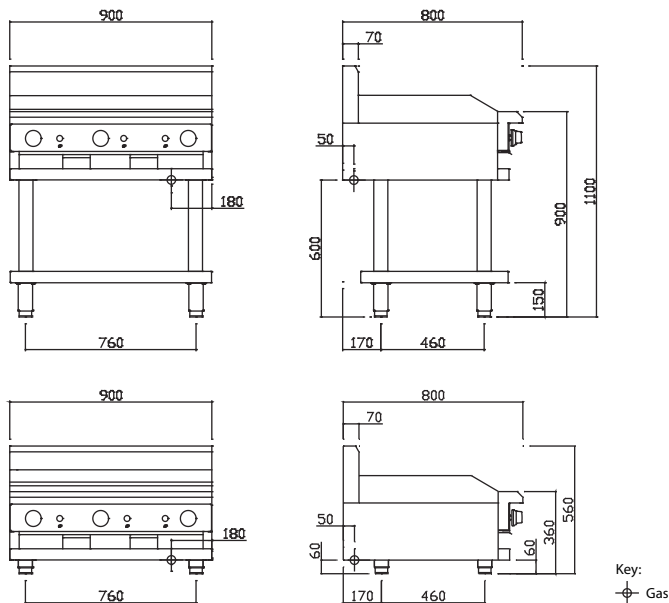

Technical Specifications for CS-9P, CS-6P3C

PROFESSIONAL

- 1.6mm thick mild steel griddle plate
- Chrome and ribbed plate finishes optional
- Hotplate and chargrill combinations
- Available freestanding or as a benchtop model
- Modular Professional series design
- 15 month 'Platinum Warranty'
- Easy to clean and service

Griddle/Hotplate

- 18 mj burners with pilot, FFD and piezo ignition
- Variable flame control valve with low flame setting
- 1.6mm thick mild steel griddle plate
- Top weld sealed hotplate sections
- CS-9P plate: 890mm x 540mm; 0.48m² cooking area
- CS-6P3C plate: 590mm x 540mm; 0.32m² cooking area
- 2mm 304 stainless steel splash guards
- Griddle oil bin 1.2mm stainless steel

Overall Construction

- Heavy duty construction
- Welded 1.2mm 304 stainless steel front hob
- Front and side panels 0.9mm 304 stainless steel
- Splashback 1.2 mm 304 stainless steel
- Stainless steel legs with 55mm height adjustment range

Dimensions

- 900mm x 800mm x 1100mm H
- 900mm x 800mm x 560mm H (benchtop)
- Working height 900mm
- Weight 115kg
- Packed dimensions 940mm x 860mm x 1260mm H
- Packed weight 140kg

Connections

- Gas 3/4" BSP male
- 180mm from right, 50mm from rear, 600mm from floor
- Benchtop model gas connection: 60mm from bottom
- Supplied with gas regulator (specify Nat or LP on order)